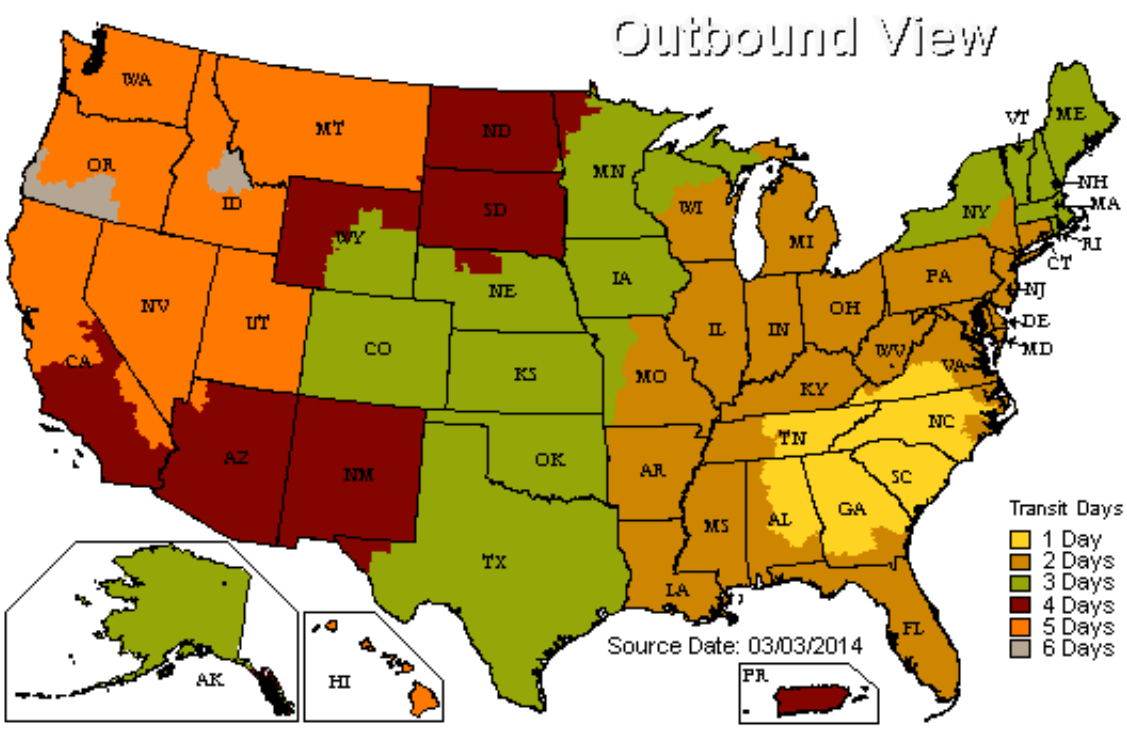

U.S. Ground Map Results

Business days in transit from: LANDRUM, SC 29356

Service Map colors may vary due to differences in hardware and software. This map is a general representation of UPS Ground transit times. For service availability and to calculate the delivery time for a package shipped between a specific origin and destination worldwide, select **Calculate Time & Cost** in the **Shipping** tab.