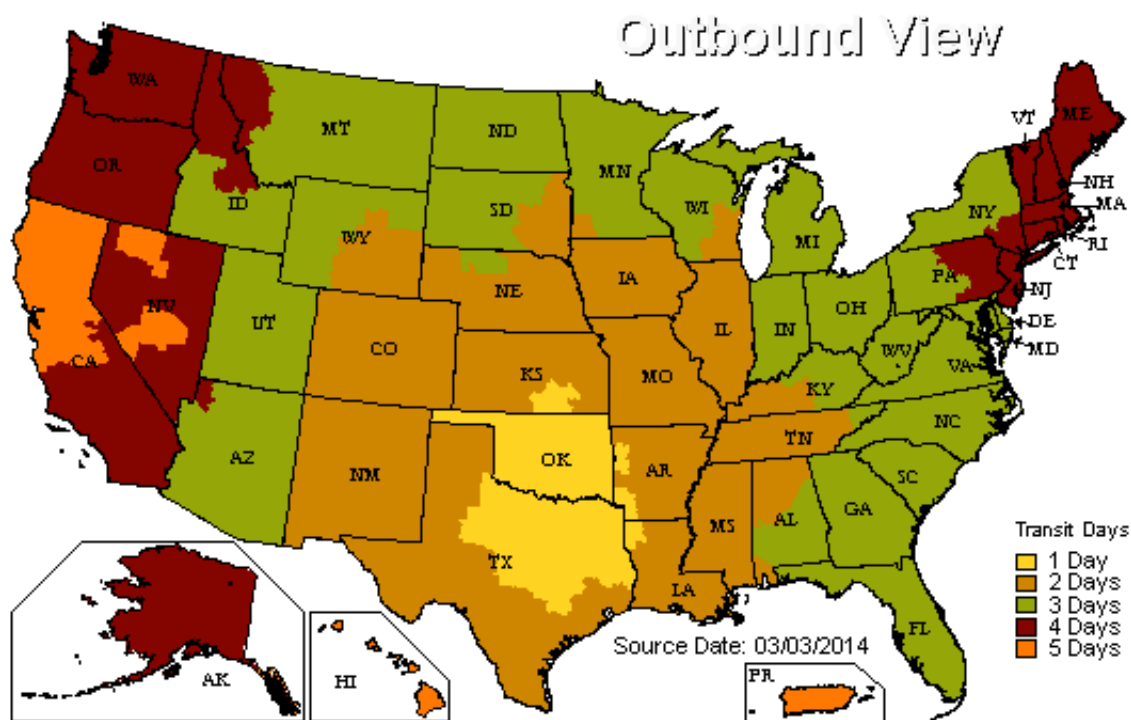

U.S. Ground Map Results

Business days in transit from: PAULS VALLEY, OK 73075

Service Map colors may vary due to differences in hardware and software. This map is a general representation of UPS Ground transit times. For service availability and to calculate the delivery time for a package shipped between a specific origin and destination worldwide, select **Calculate Time & Cost** in the **Shipping** tab.