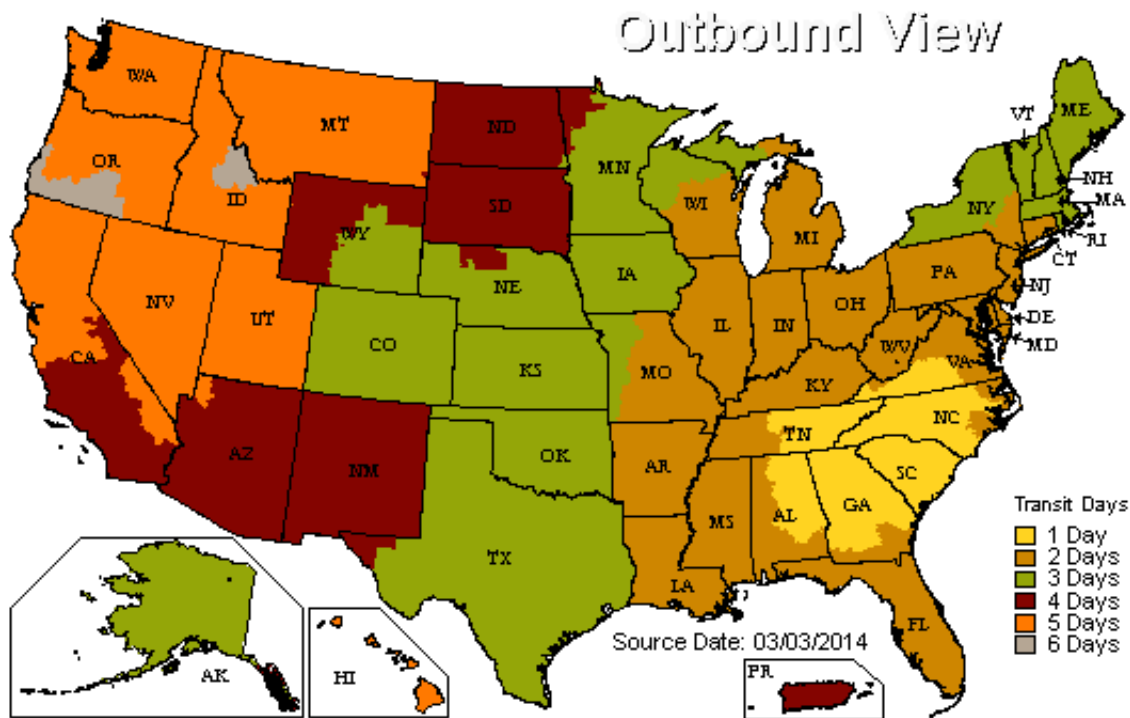

U.S. Ground Map Results

Business days in transit from: INMAN, SC 29349

Service Map colors may vary due to differences in hardware and software. This map is a general representation of UPS Ground transit times. For service availability and to calculate the delivery time for a package shipped between a specific origin and destination worldwide, select **Calculate Time & Cost** in the **Shipping** tab.