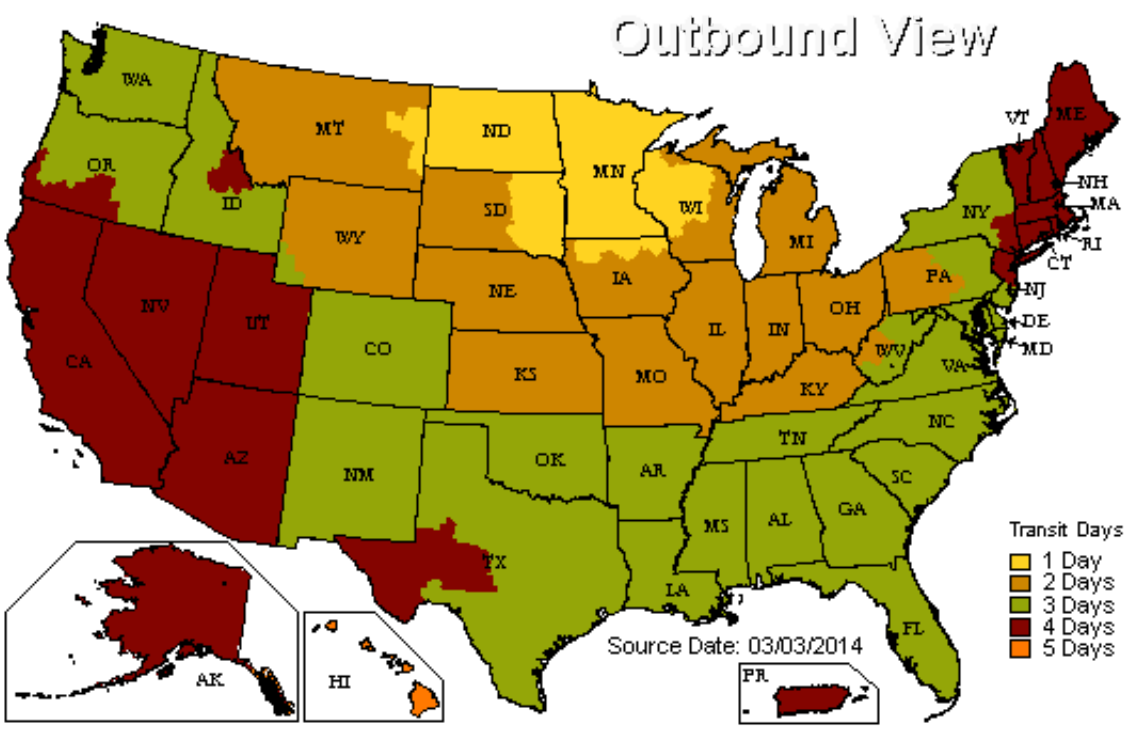

U.S. Ground Map Results

Business days in transit from: FERGUS FALLS, MN 56537

Service Map colors may vary due to differences in hardware and software. This map is a general representation of UPS Ground transit times. For service availability and to calculate the delivery time for a package shipped between a specific origin and destination worldwide, select **Calculate Time & Cost** in the **Shipping** tab.