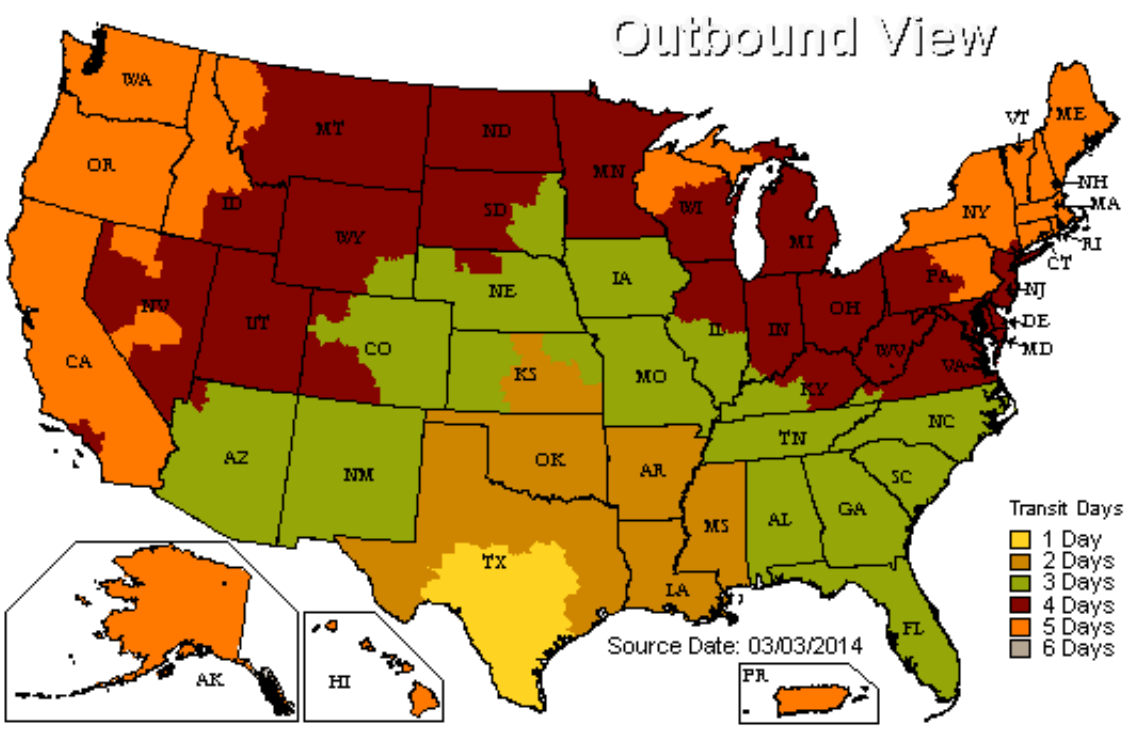

U.S. Ground Map Results

Business days in transit from: BROWNSVILLE, TX 78521

Service Map colors may vary due to differences in hardware and software. This map is a general representation of UPS Ground transit times. For service availability and to calculate the delivery time for a package shipped between a specific origin and destination worldwide, select **Calculate Time & Cost** in the **Shipping** tab.